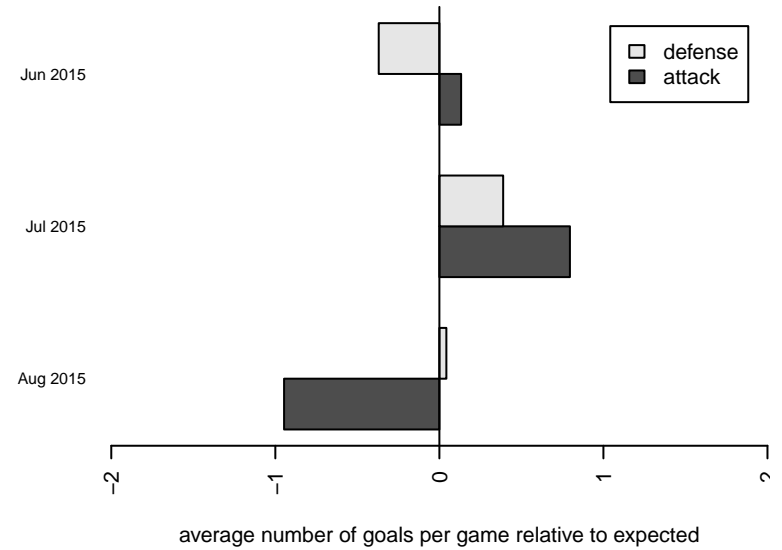

Liga Tlaxtli B03
 Dots are actual minus expected GF (blue circles) and GA (red triangles).
 Blue line is smoothed change in attack strength. Red is smoothed change in defense strength.

**attack and defense variance (black dot)
relative to other teams
and top 10 in region**

**attack and defense rating
relative to others at age
and all opponents in last 13 months**

**attack and defense rating
relative to others at age
and all opponents in last 13 months**

Performance relative to 13 month average

Performance relative to 13 month average

Distribution of opponents
 Red = Lose zone, Blue = Win zone, Green = Even
 Black line separates win/lose zones

lot. A=Neither has attack advantage, B=Opponent has both attack and defense advantage, C=Opponent has both attack and defense disadvantage, D=Both have